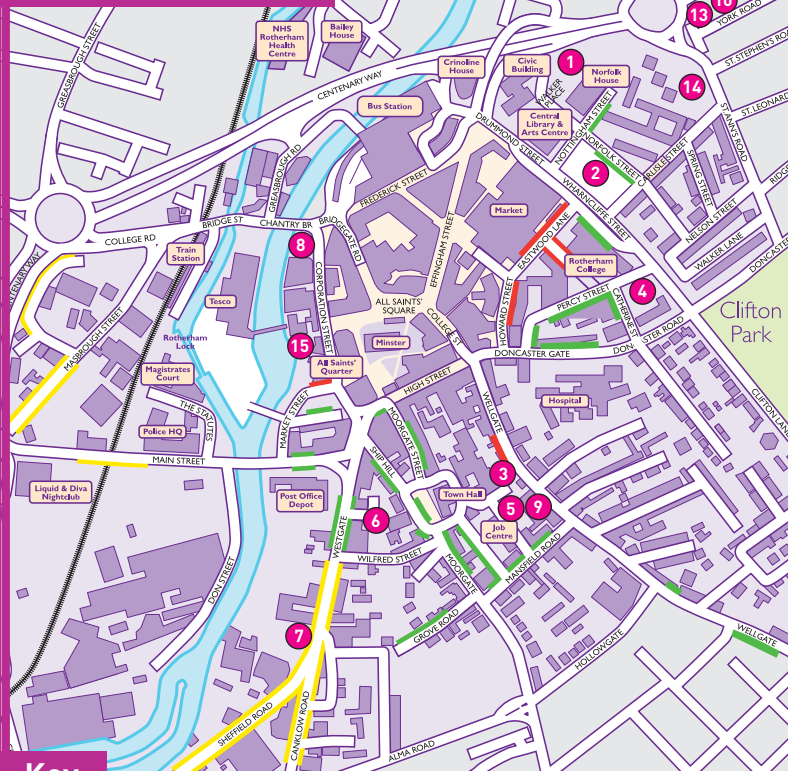

PARK FREE EVERY SATURDAY

DO YOUR SHOPPING AND PARK FOR FREE!

It's now free to park in every council-run car park and on-street bay in Rotherham town centre all day Saturday.

And don't forget – you can still park free after 3pm during the rest of the week.

So grab a bargain and park for free.

*Maximum stays still apply - see parking meters for full details.

For more information visit: www.rotherhamtowncentre.co.uk

Free Parking Zones in Rotherham

Key

-  **1 Hour maximum stay**
Pay & Display Bays
-  **2 Hour maximum stay**
Pay & Display Bays
-  **10 Hour maximum stay**
Pay & Display Bays

 Council owned off street car parking

- | | | | | |
|------------------|----------------|-----------------|-------------------|--------------|
| 1 Civic | 4 Clifton Hall | 7 Sheffield Rd | 10 Fitzwilliam Rd | 13 York Rd |
| 2 Drummond St | 5 Douglas St | 8 Scala | 11 Fitzwilliam Rd | 14 St. Ann's |
| 3 Wellgate North | 6 Unity Place | 9 Wellgate MSCP | 12 Fitzwilliam Rd | 15 Riverside |