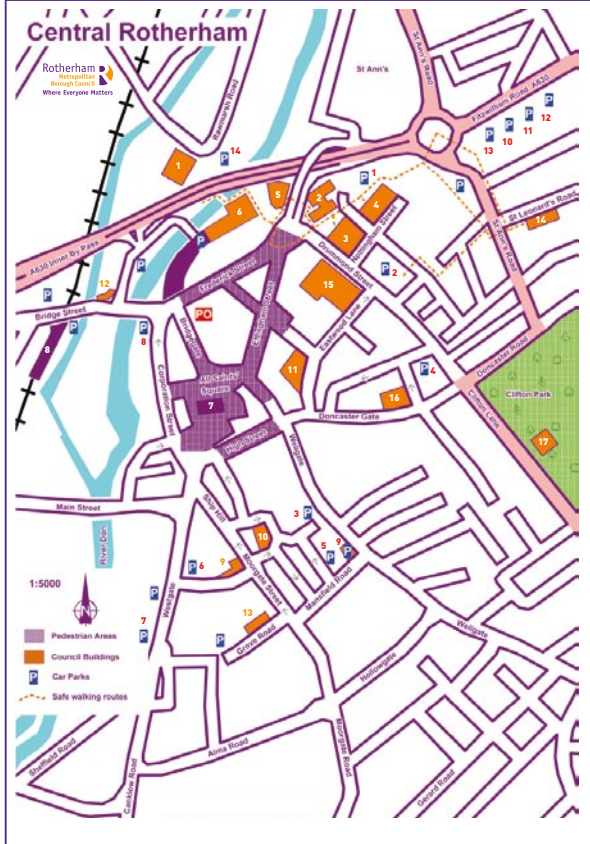

# FREE PARKING IN TOWN AFTER 3PM!

**It's free to park  
in any council-run car  
park or any on-street  
parking bay in Rotherham  
town centre after 3pm.**

So if you have that errand to run or fancy nipping in for a quick shopping trip, you can pop down to the town centre and park free after 3, every day of the week.

[www.rotherhamtowncentre.co.uk](http://www.rotherhamtowncentre.co.uk)

**Rotherham**  
town centre

Rotherham   
Metropolitan  
Borough Council  
Where Everyone Matters

## Keys to map

### Car Parks

- 1 Civic
- 2 Drummond Street
- 3 Wellgate North
- 4 Clifton Hall
- 5 Douglas Street
- 6 Unity Place
- 7 Sheffield Road
- 8 Scala
- 9 Wellgate Multi-storey
- 10 Fitzwilliam Road
- 11 Fitzwilliam Road
- 12 Fitzwilliam Road
- 13 York Road
- 14 Bailey House